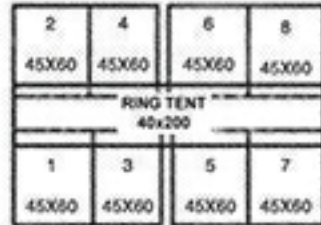

OFFICIALS  
& Hospitality  
20x60  
D-PJ

EXHIBITOR PARKING

C  
20x50

B  
20X40  
3-PJ  
HD-PJ

FSS &  
MISC  
20X20

H2O

CLUB TENT  
20X40

3-PJ

BARN HUNT  
40X40

T  
R  
A  
S  
H

A  
20x20

16  
ROOKIE  
AGILITY  
40X60

OBED &  
RALLY

RING TENT  
40x180

RING TENT  
40x180

 Doggie  
Fun Zone